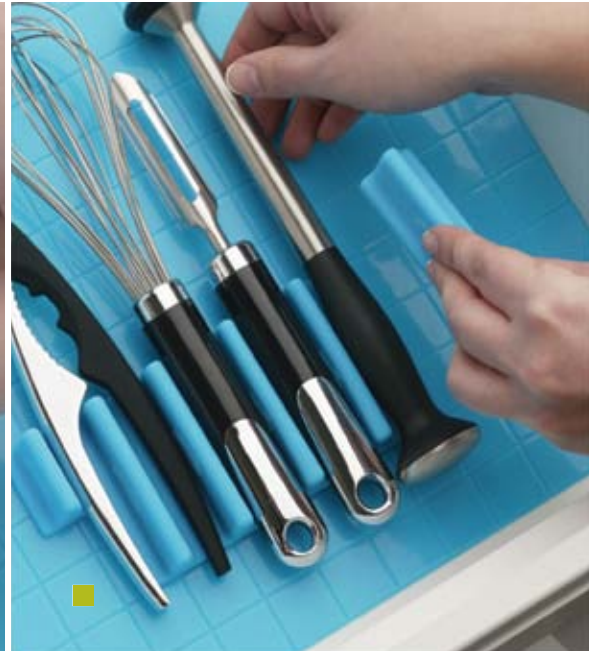

customizable drawer organizer

drawerdecor™

p.o. box 282
traverse city
mi
49685

address

888
276.5979

tel

413
845.8456

fax

kmnhome
.com

web

drawerdecor

drawerdecor is a product
of KMN Home LLC